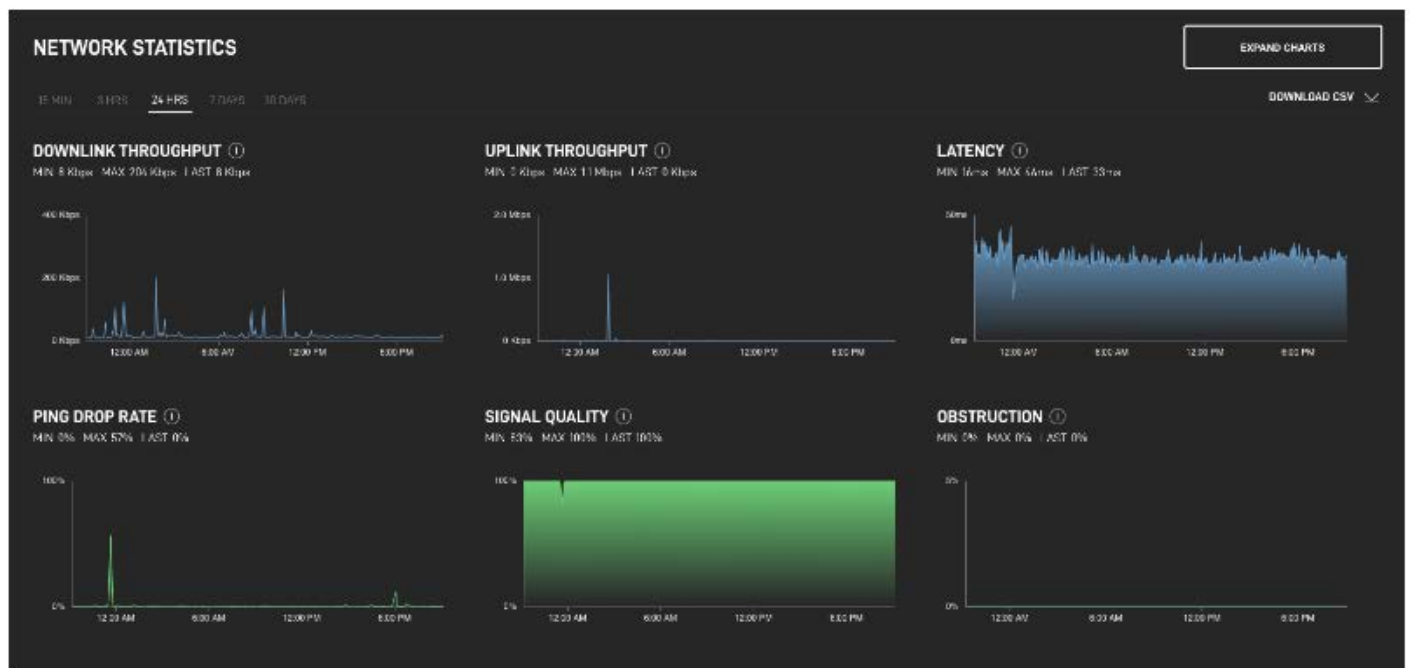

Starlink Enterprise Dishes Comparison Sheet

Dish	Speeds	Environmental Rating	Field of View	Power Consumption	Wind Rating	WiFi Band
Standard V4	Up to 220 Mbps download, Up to 25 Mbps upload	IP67	110°	75-100 W/Hour	Operational: 96 kph+ (60 mph+)	WiFi 6
Flat High Performance	Up to 220 Mbps download, Up to 25 Mbps upload	IP56	140°	110-150 W/Hour	Survivable: 280 kph+ (174 mph+)	WiFi 6
Mini	Up to 100 Mbps download, Up to 15 Mbps upload	IP67	110°	25-40 W/Hour	Operational: 96 kph+ (60 mph+)	WiFi 5
Enterprise	Up to 220 Mbps download, Up to 25 Mbps upload	IP67	110°	75-100 W/Hour	Operational: 96 kph+ (60 mph+)	WiFi 6

Customer Dashboard